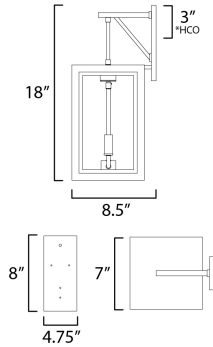

PRODUCT DESCRIPTION

Two tone frames of Black or White with internal Gold frames provides a neoclassical approach to the squared coach lantern. The sconces jut out from the wall on well-defined trusses that add a contemporary element. Delivering classic design that suits most exteriors, this collection adds interest in the interior contrasting frame of Gold that secures clear glass panes to diffuse the lamp within.